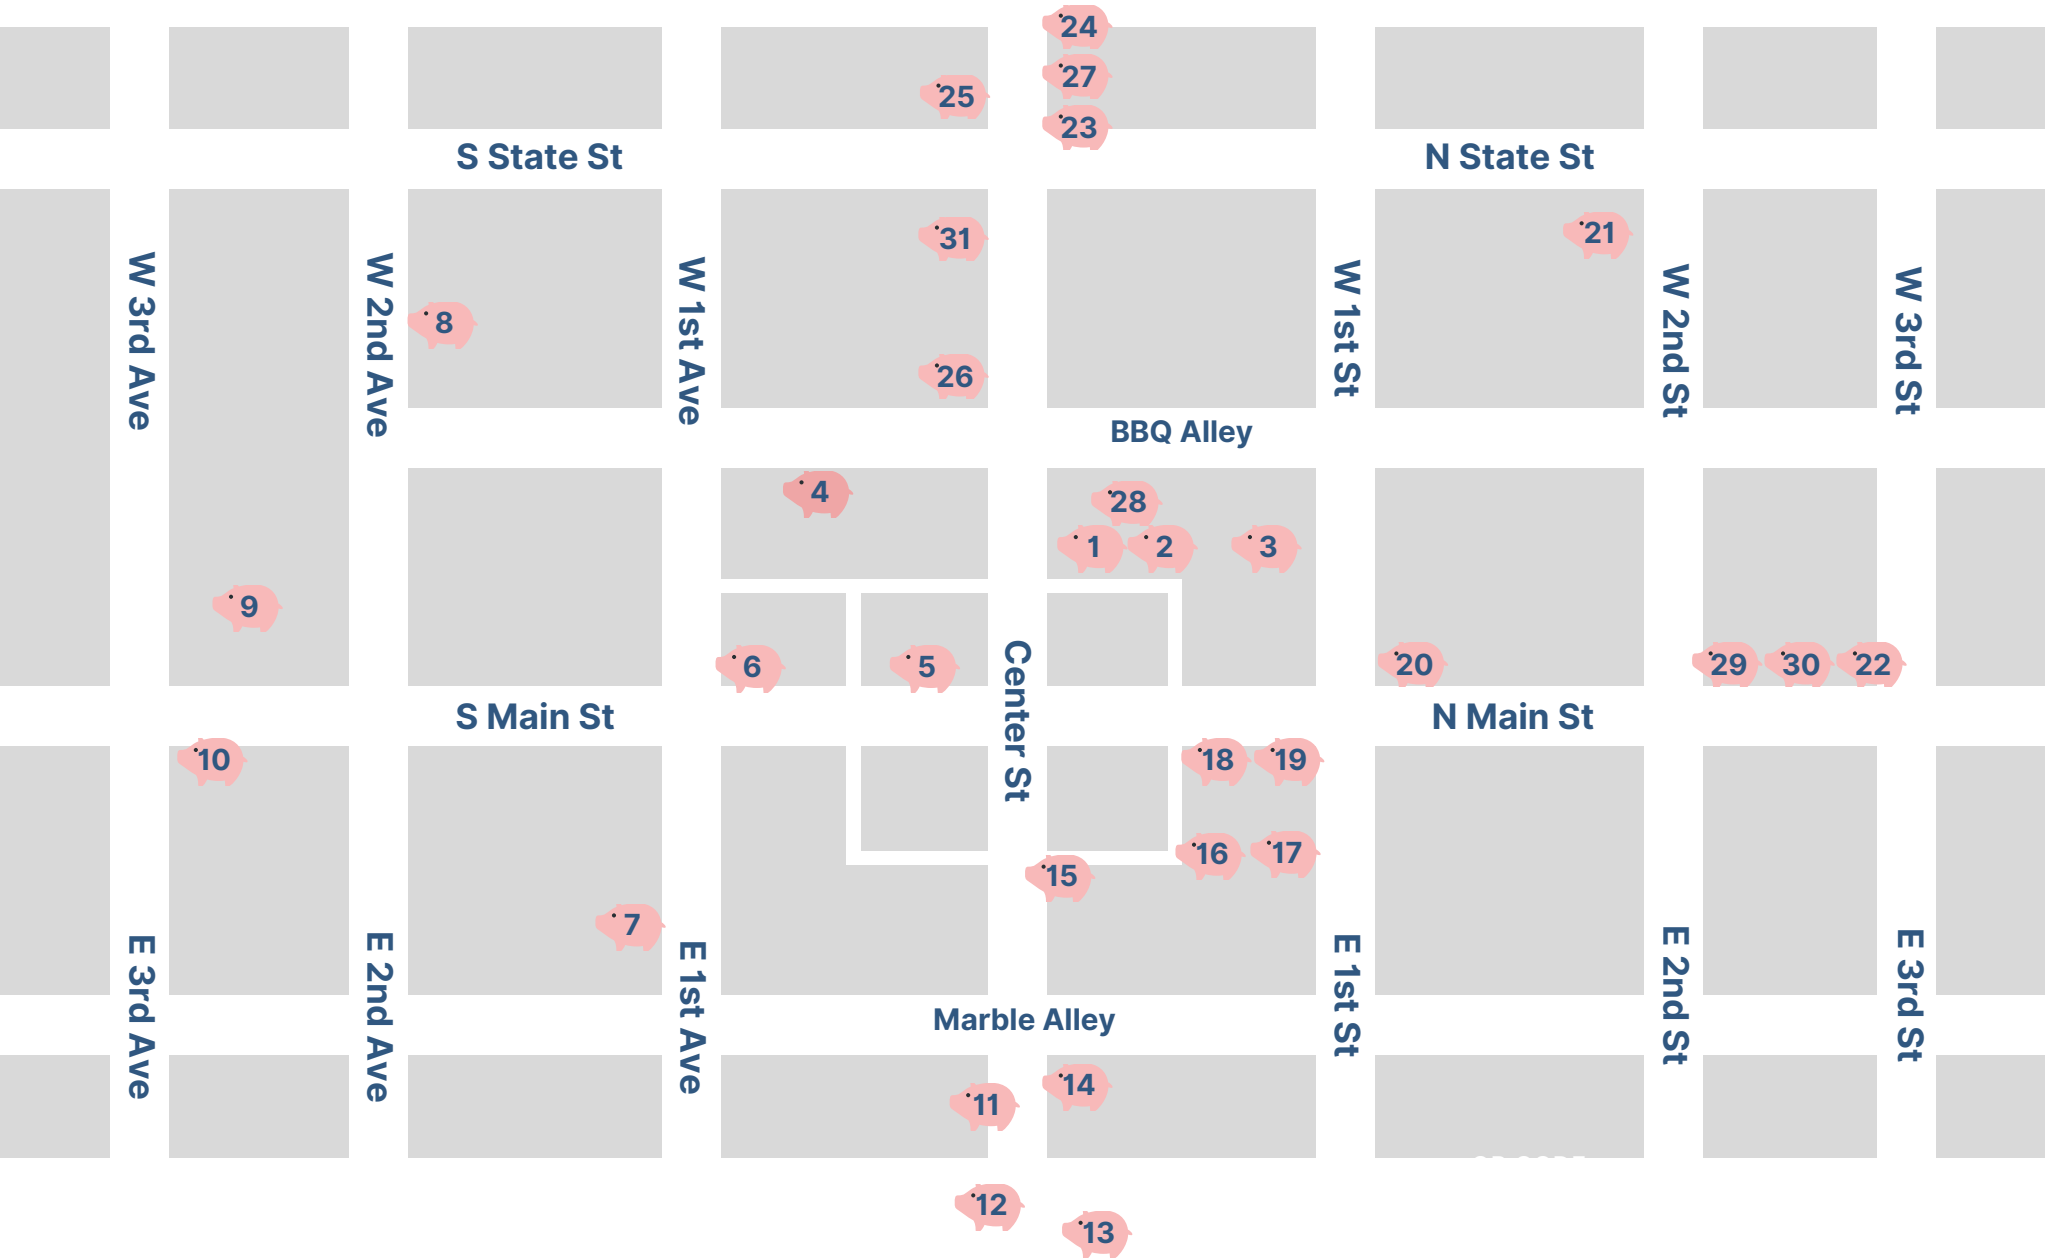

PIGS IN THE CITY

Please Note - Some Pigs May Be Indoors

VisitLexingtonNC.com

Winter 2025

- 1. Sight-Seeing Sow** | Lexington Visitor Center | 2 N Main St
- 2. Elvis Porksley** | Lexington Visitor Center | 2 N Main St
- 3. Big Cheese** | Conrad & Hinkle | 6 N Main St
- 4. Wilbur** | Pig City Books | 16 Court Sq
- 5. "Drop Me A Line." - County Swine** | Dav. Co Historical Museum | 2 S Main St
- 6. Journey Homeward** | Apotheca | 22 S Main St
- 7. ComPIGsition in Red, Blue, Yellow** | Uptown Lexington Inc. | 13 E 1st Ave
- 8. Betty Confetti** | Sinfully Delicious Bakery | 28 W 2nd Ave
- 9. Slick** | Lanier Ace Hardware | 218 S Main St
- 10. Hope** | Habitat for Humanity ReStore | 221 S Main St
- 11. Vincent Ham Gogh** | Art 101 | 25 E Center St
- 12. CardiPIGnal** | Pinnacle Bank | 115 E Center St
- 13. Great Hogs! ... A Fire** | Lexington Fire Department | 200 E Center St
- 14. Ms. Sowty Toes** | Nazareth Child & Family Home | 16 E Center St
- 15. Boarista** | Perfect Blend Cafe | 1 N Main St
- 16. School Boar** | Lexington Souvenir Shoppe | 7 N Main St
- 17. Pigahontas** | Lexington Souvenir Shoppe | 7 N Main St
- 18. Miss Puffy The Peppermint Pig** | The Candy Factory | 15 N Main St
- 19. Porky Dumplington** | Shoto Japanese Steakhouse & Seafood | 17 N Main St
- 20. J. Huey** | Jackson Hewitt Tax Service | 100 N Main St
- 21. Pigcasso** | Black Chicken Coffee House | 23 W 2nd St
- 22. Law & Oinker** | Advocate Family Law | 220 N Main St
- 23. Dr. Iris & The Good Pupil** | Triangle Visions Optometry | 202 W Center St
- 24. SunSwine Sally** | Breeden Insurance | 312 W Center St
- 25. Carolina Style Swine** | Bank OZK | 119 W Center St
- 26. Oink-jection Your Hog-ner** | Brinkley Walser Stoner | 10 LSB Plaza
- 27. Ol'Rusty** | Bridgett's Kitchen | 206 W Center St #A
- 28. Sharp Dressed Ham** | Lexington Visitor Center | 2 N Main St
- 29. Curly Tail Canvas** | Arts Theatre 202 | 202 N Main St
- 30. Snoop Hoggy Hog** | N Main St
- 31. Pork Knox** | HomeTrust Bank | 107 W Center St